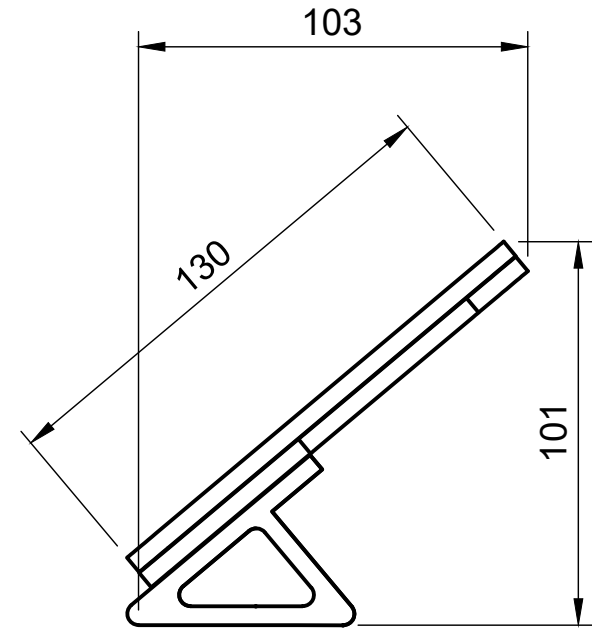

175

Dept.	Technical reference	Created by NAKAMURA Kohto	Approved by	
Scale 1:2		Document type	Document status	
		Title Display Mount (MT-DSP)	DWG No.	
		Rev.	Date of issue	Sheet