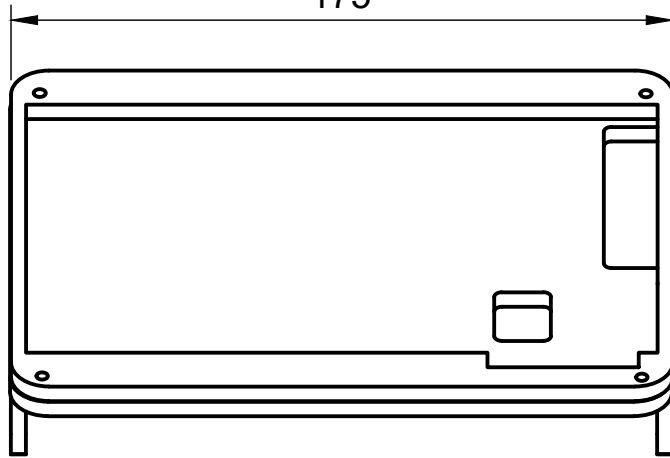

175

Dept.	Technical reference	Created by NAKAMURA Kohto	Approved by	
Scale 1:2		Document type	Document status	
		Title Display Mount (MT-DSP)	DWG No.	
		Rev.	Date of issue	Sheet